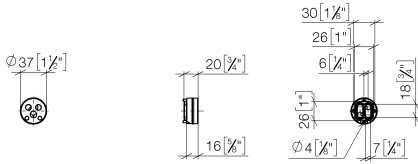

Adapter for reversed water connections -

12 880 970 90

Adapter for reversed water connections -

12 880 970 90

for 35 860 970 90

Not suitable for combining with META PURE (36 86X 664-FF).

Adapter for reversed water connections -

12 880 970 90

mm [inches]

Adapter for reversed water connections -

12 880 970 90

Spare parts list

No.	Item Number	Name	Quantity used	Delivery time
1	09 14 10 102 90	seal	1	2